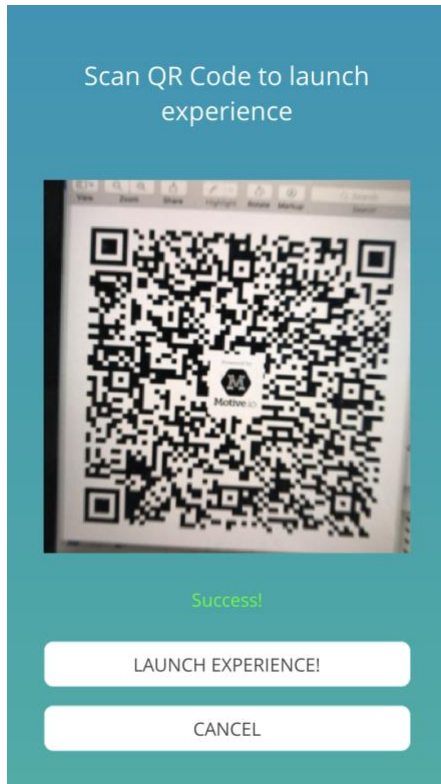

## 'Journey with Me'

In order to complete the experience please use the following instructions:

### 1. Downloading the walking tour:

#### a) Download the Explore AR app:

- a. <https://itunes.apple.com/ca/app/explore-ar/id1256212099>
- b. <https://play.google.com/store/apps/details?id=io.motive.explorear>
- c. This is what the app should look like when you open it

b) Using the app scan the QR code

c) Once app opens select Tours button and select Journey with Me tour

d) Use WIFI to download the app and the tour

e) The experience takes about two hours

2. Make sure you do the following **before starting the experience:**