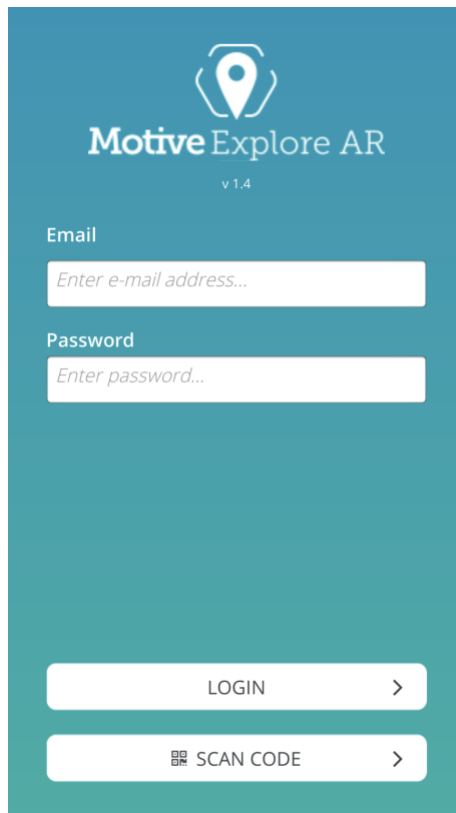

## 'Journey with Me'

In order to complete the experience please use the following instructions:

### 1. Downloading the walking tour:

#### a) Download the Explore AR app:

- a. <https://itunes.apple.com/ca/app/explore-ar/id1256212099>
- b. <https://play.google.com/store/apps/details?id=io.motive.explorear>
- c. This is what the app should look like when you open it